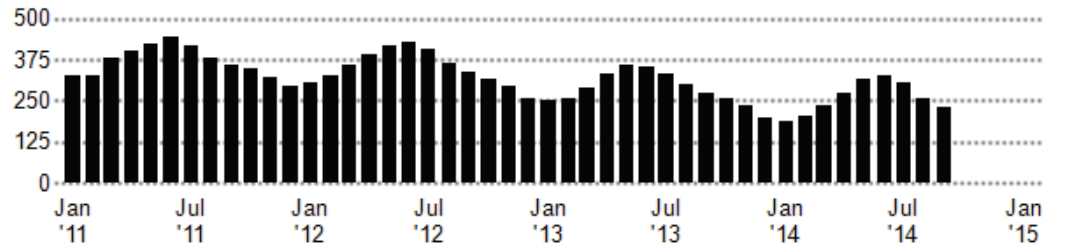

## Median Listing Price vs. Listing Volume

This chart compares the listing price and listing volume for homes in an area. Listing prices often follow listing volume, with a time lag, because supply can drive price movements.

Data Source: On- and off-market listings sources

Update Frequency: Monthly

- Median List Price
- Listing Volume

**Median List Price**

**Listing Volume**