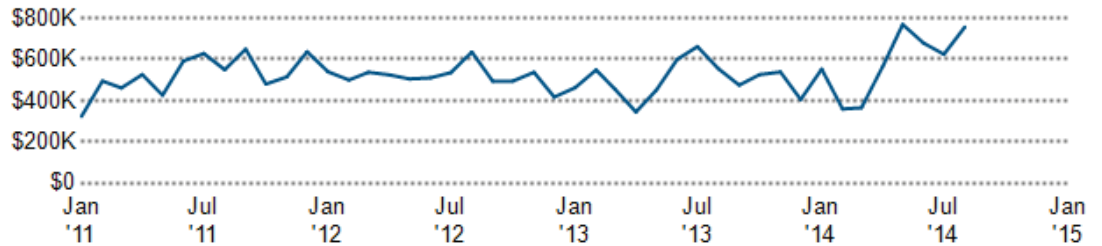

Neighborhood: Housing Stats and Charts

	07920	Basking Ridge	Somerset County	New Jersey
Median Estimated Home Value	$585K	$585K	$380K	$291K
Estimated Home Value 12-Month Change	-0.9%	-0.9%	2%	0.6%
Median List Price	$648K	$645K	$384K	$329K
List Price 1-Month Change	-3.1%	-2.1%	-1.4%	-
List Price 12-Month Change	-11.1%	-11.5%	4.1%	1.3%
Median Home Age	35	35	41	51
Own	89%	-	79%	67%
Rent	11%	-	21%	33%
Vacancy	0.71%	-	1.43%	-
$ Value of All Buildings for which Permits Were Issued	-	-	$101M	$2.04B
% Change in Permits for All Buildings	-	-	36%	5%
% Change in $ Value for All Buildings	-	-	55%	-2%

Median Sales Price vs. Sales Volume

This chart compares the price trend and sales volume for homes in an area. Home prices typically follow sales volume, with a time lag, since sales activity is the driver behind price movements.

Data Source: Public records data
Update Frequency: Monthly

- Median Sales Price
- Sales Volume

Median Sales Price