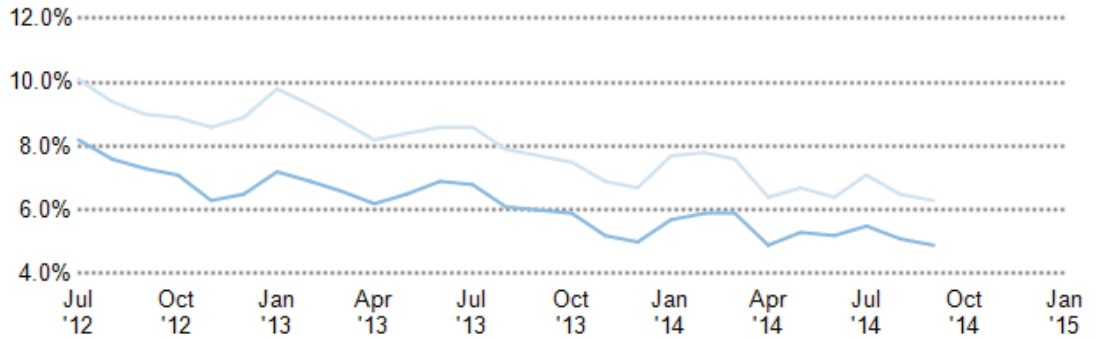

Neighborhood: Economic Stats and Charts

	07920	Basking Ridge	Somerset County	New Jersey
Income Per Capita	$68,040	—	$48,090	$35,678
Median Household Income	$127,871	—	$98,842	$71,180
Unemployment Rate	—	—	4.9%	6.3%
Unemployment Number	—	—	8.88K	281K
Employment Number	—	—	173K	4.2M
Labor Force Number	—	—	182K	4.48M

Unemployment Rate

This chart shows the unemployment trend in the area of your search. The unemployment rate is an important driver behind the housing market.

Data Source: Bureau of Labor Statistics

Update Frequency: Monthly

- Somerset County
- New Jersey