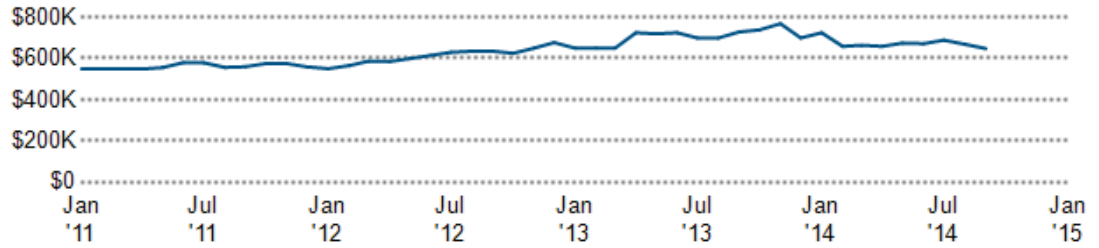

## Median Sales Price vs. Sales Volume

This chart compares the price trend and sales volume for homes in an area. Home prices typically follow sales volume, with a time lag, since sales activity is the driver behind price movements.

## Median Listing Price vs. Listing Volume

This chart compares the listing price and listing volume for homes in an area. Listing prices often follow listing volume, with a time lag, because supply can drive price movements.

Data Source: On- and off-market listings sources

Update Frequency: Monthly

- Median List Price
- Listing Volume

**Median List Price**

**Listing Volume**