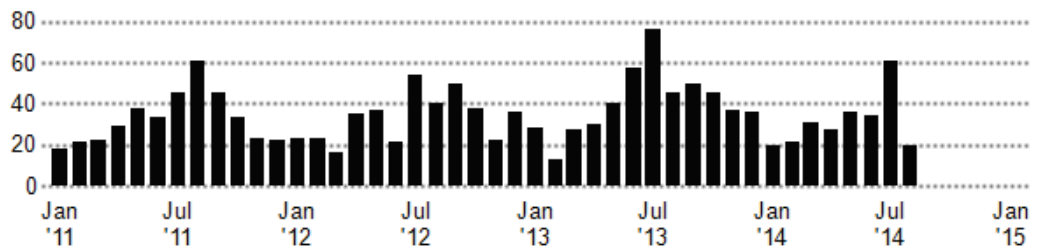

## Median Sales Price vs. Sales Volume

This chart compares the price trend and sales volume for homes in an area. Home prices typically follow sales volume, with a time lag, since sales activity is the driver behind price movements.

## Median Listing Price vs. Listing Volume

This chart compares the listing price and listing volume for homes in an area. Listing prices often follow listing volume, with a time lag, because supply can drive price movements.